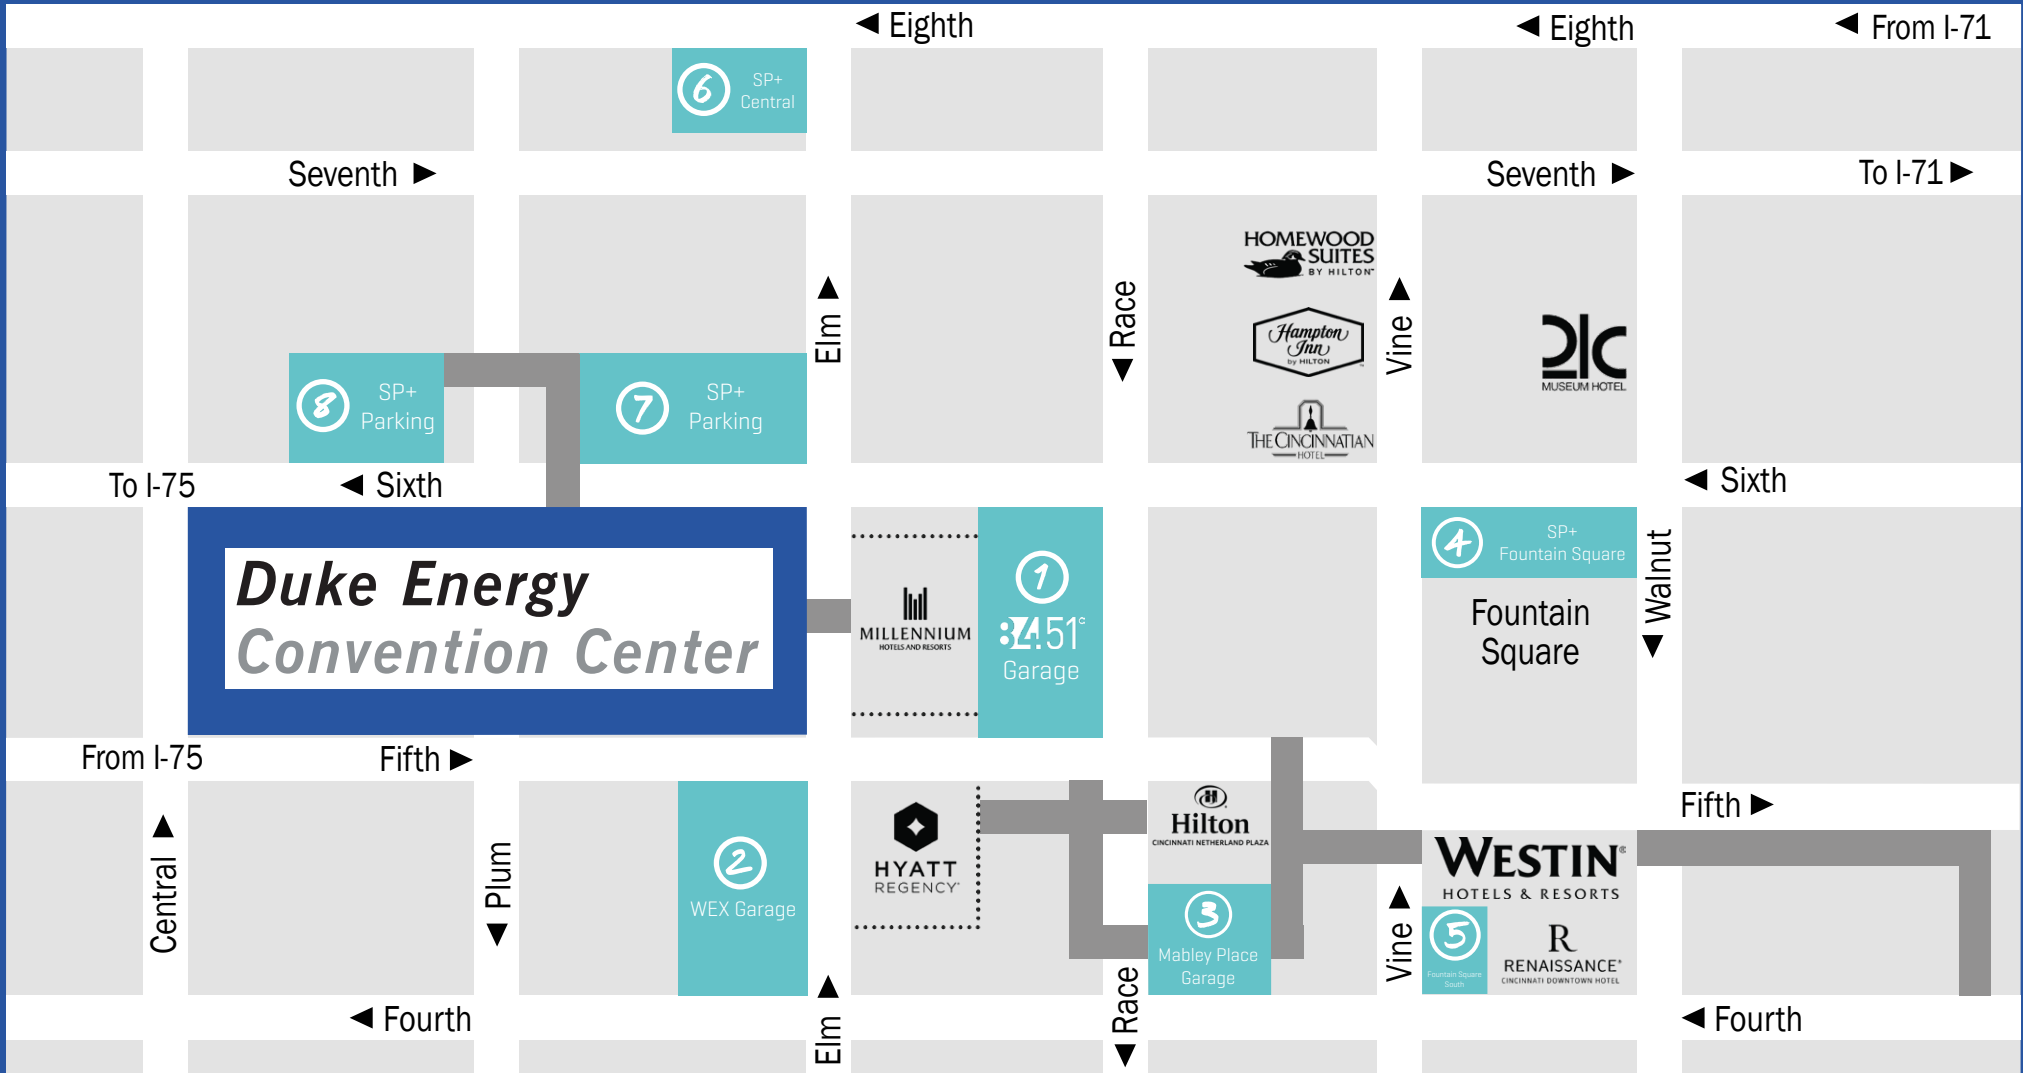

Downtown Cincinnati Preferred Convention Parking

Preferred Parking

Hourly/Daily Rate: Overnight:

1	\$2-17	\$21
2	\$15	\$21
3	\$1-17	\$21
4	\$1-17	\$21

Additional Parking

Hourly/Daily Rate: Overnight:

5	\$1-17	\$21
6	\$2-9	N/A
7	\$10-30	\$10-30
8	\$10-30	\$10-30

 Skywalk

*Rates subject to change

CINCINNATIUSA
CONVENTION & VISITORS BUREAU